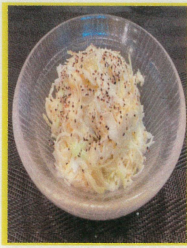

Salad

43 **TAKE OUT** **69**
Cole-slaw salad
 Corn flavored mayonnaise salad
¥180

The salad below has two types of dressings. Please choose in the store.

① French dressing ② Flavored Yuzu dressing

44
Green salad
 Basic Salad
¥200

45
Potato salad
 Mimosa style potato salad
¥230

Toppings

- | | | | |
|--|------|---------------------------------|------|
| 25 Onsen tamago (soft-boiled egg) | ¥80 | 36 Mince cutlet | ¥220 |
| 26 Boiled egg | ¥80 | 37 Chicken cutlet | ¥230 |
| 27 Rakkyo | ¥80 | 38 Hamburger | ¥240 |
| 28 Fried garlic | ¥90 | 39 Pork loin cutlet | ¥310 |
| 29 Cheese | ¥100 | 40 Big chicken cutlet | ¥360 |
| 30 Fried eggplant | ¥100 | 23 Large serving of rice | ¥140 |
| 31 Buttered corn | ¥130 | 24 Large order | ¥240 |
| 32 Red Wiener(3pcs) | ¥150 | | |
| 33 Sausages | ¥150 | | |
| 34 Croquettes (with beef) | ¥150 | | |
| 35 Ham cutlet | ¥190 | | |