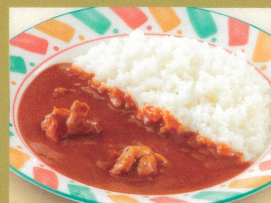

Limited time toppings

41 Cheese sauce **¥150**

Please order directly from staff.

- ◆ Curry (half portion) <Beef, pork, chicken> ¥110
- ◆ Keema curry (half portion) ¥220
- ◆ Indian chicken curry sauce (half portion) ¥170

Breakfast menu

◆ Early-bird special curry

am7:00~10:30

52
Early-bird pork curry
¥450

53
Early-bird chicken curry
¥450

54
Early-bird beef curry
¥480

◆ Early-bird set meal

Small potato salad and lael

Early-bird setA
 (Boiled Egg+Sausage)

※The image is pork curry
 ※Three-quarters the normal size
 ※This menu can not be large serving

- 58** Pork curry **¥480**
- 59** Chicken curry **¥480**
- 60** Beef curry **¥480**

Small potato salad and lael

Early-bird setB
 (Croquette)

※The image is chicken curry
 ※Three-quarters the normal size
 ※This menu can not be large serving

- 64** Pork curry **¥480**
- 65** Chicken curry **¥480**
- 66** Beef curry **¥480**